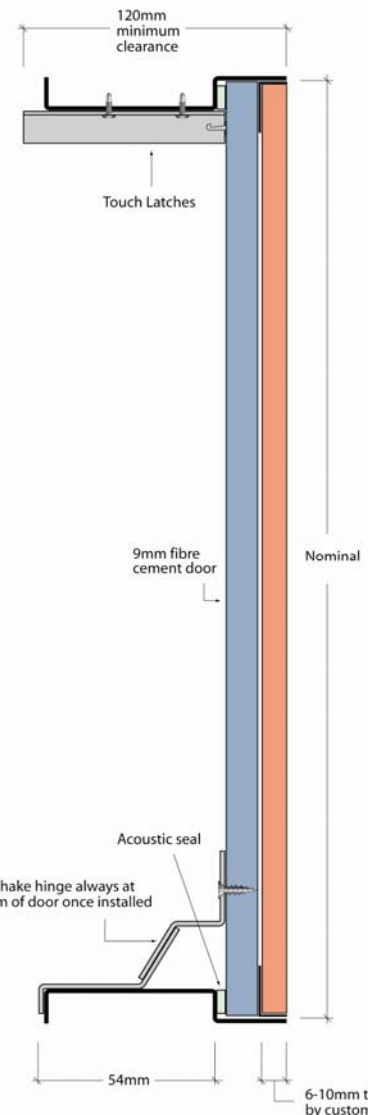

Enquiry /Order Form

RONDO PANTHER® TILE ACCESS PANELS

Rondo Site: _____ Rondo Rep: _____

Quote Required

Order Now

Customer Name and Address	Contact	Delivery Address	Date Required
	Phone		Time Required
	Order No.		Delivered by
	Acc. No.	Site Contact	Mfg O/No.
Order Date	Job Name	Site Phone	
Shipping Instructions:		Customer Signature:	

QTY	HEIGHT	WIDTH	TILE THICKNESS

NOTES:

- Rondo Panther Tile-Access Panels fit within grout borders
- Access panel size should be ordered identical to tile size
- Tile(s) fixed to door of access panel will require trimming to size to suit door and tile set out
- All panels are fitted with a safety chain
- Penetrations for access panels must be neat, square and should not exceed 3mm greater than panel size
- Nominate tile thickness being used when ordering

Figure A: Typical Panel Positioning

Figure B: Rondo Panther Tile Access Panel