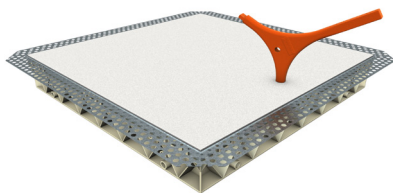

84

UPDATE: PLASTIC BUDGET LOCK AND KEY ON SOUND RATED ACCESS PANELS

The budget lock and key on Rondo PANTHER® Sound Rated Access Panels (SRAPs) with a polymer frame have changed from metal to plastic.

Offering a more aesthetically appealing finish, the budget lock is now smaller with an internal diameter of 8mm (previously 14mm).

RONDO®

www.rondo.com.au

PLASTIC BUDGET LOCK AND KEY ON SOUND RATED ACCESS PANELS

The new plastic design reduces the weight of the panel creating a more cost-effective, light-weight product whilst maintaining performance and quick installation.

Branded Rondo, the budget lock is supplied with a 6.6mm hexagonal Allen key.

The newly designed Rondo red, three-legged plastic key consists of a 6.6mm hexagonal key, 8.0mm flat head key and an 8.0mm square bar key.